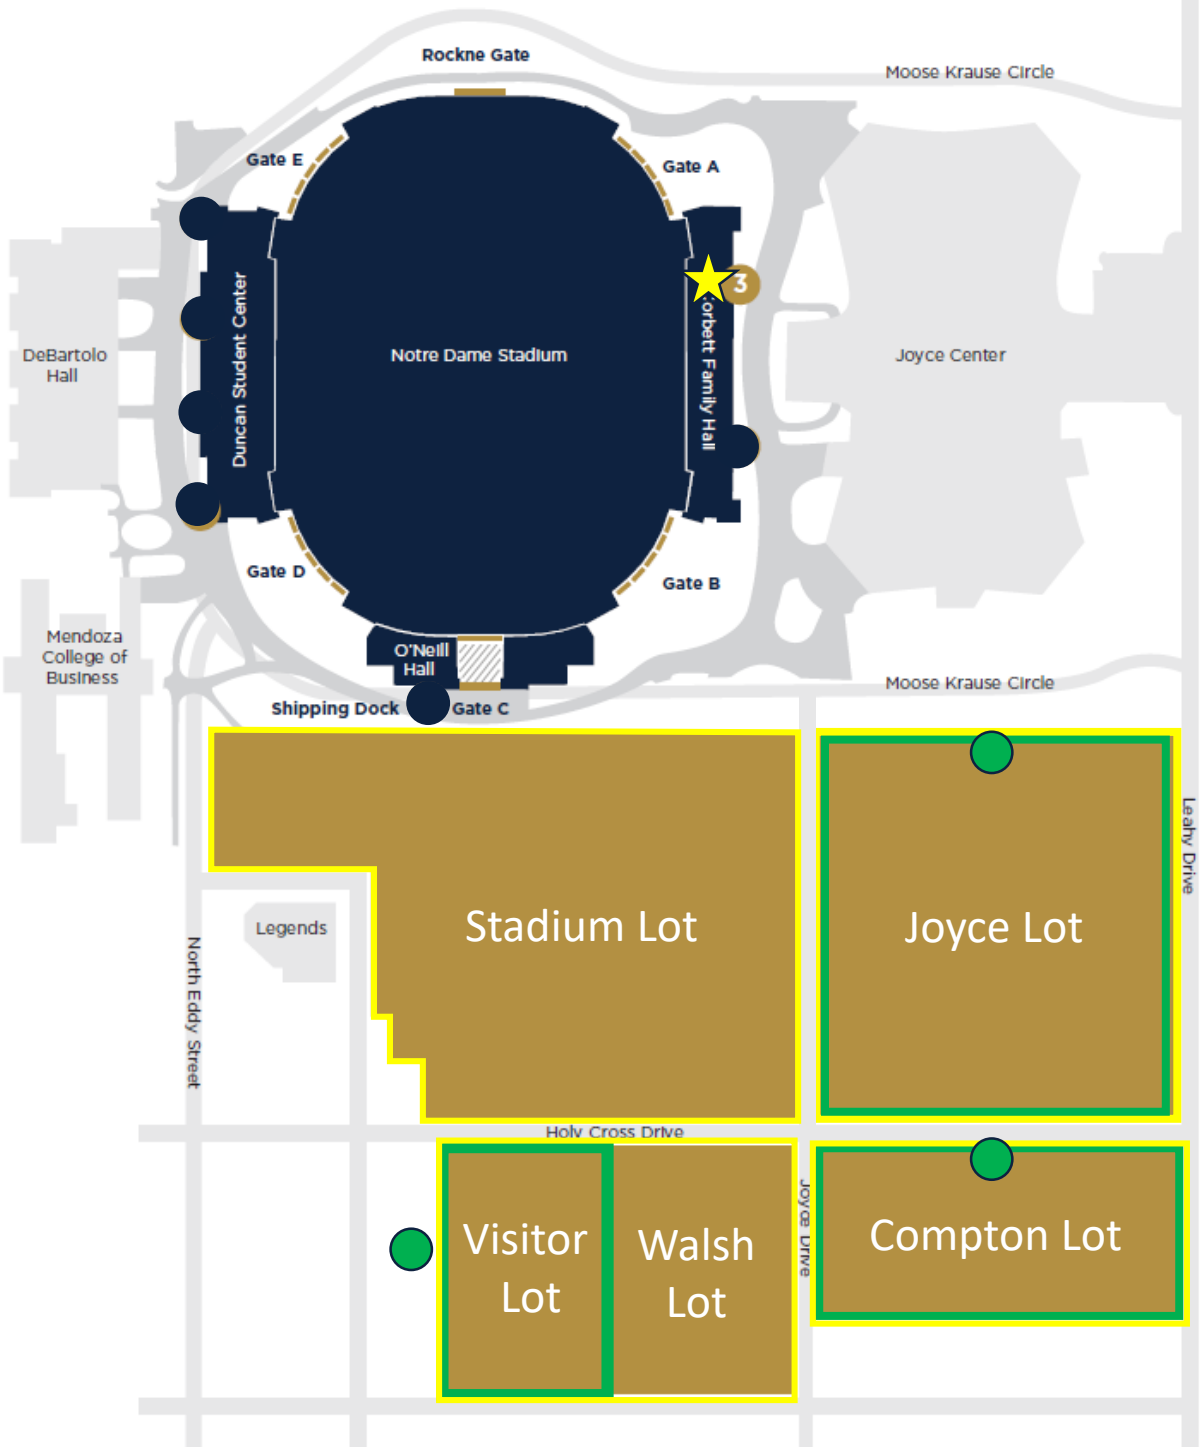

VENUE ND

LEGEND

● Door of Entry ★ Elevators

▭ Prior to 4:00pm – Lot B Parking Pass Required

▭ Guest Parking Prior to 4:00pm with Ticket

● Pay Station– Place Ticket in Dash